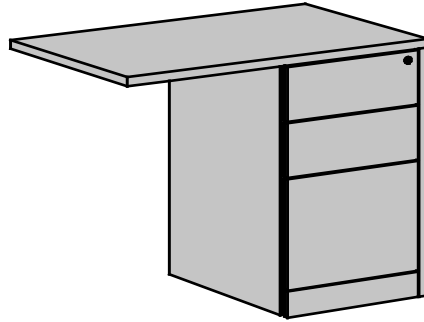

Pedestal Styles:

Fanwood, Bravo, & Dover
Full Pedestals