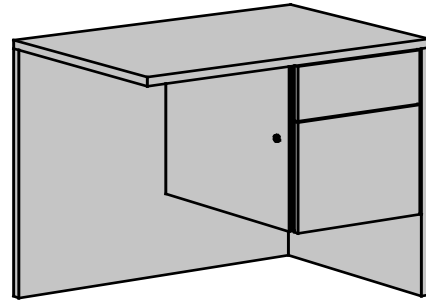

Advantage
Desks feature 3/4 modesty panels