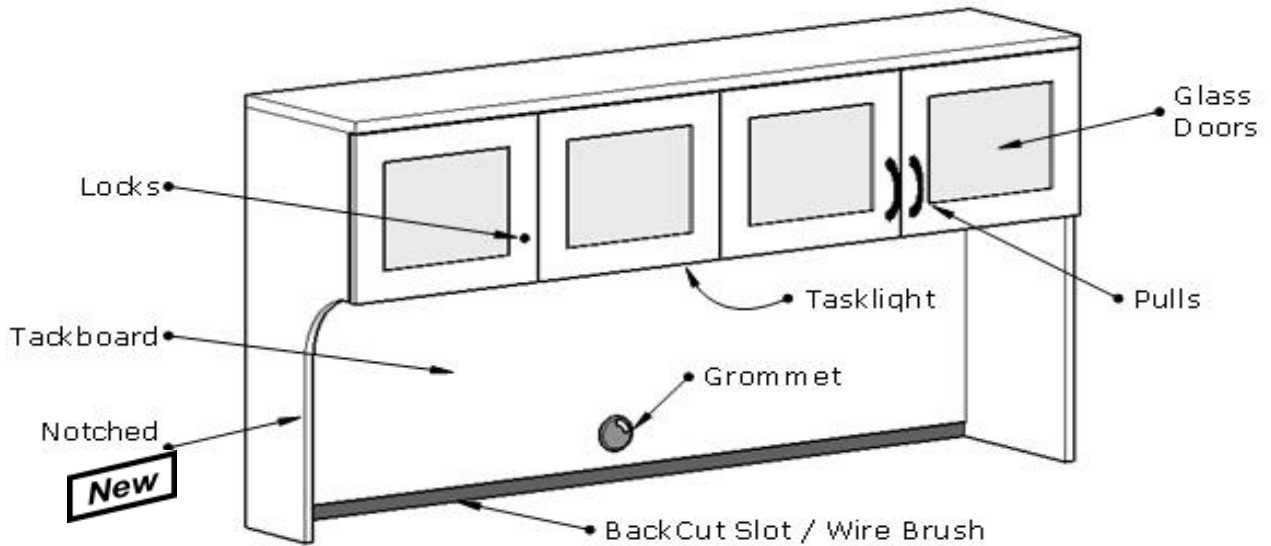

Item #	List $
Tack Boards - Black, Grey, Tan, or Light Brown		
Up to 48"	TKB48	$220
over 48" up to 60"	TKB60	$270
over 60" up to 66"	TKB66	$295
over 66" up to 72"	TKB72	$325
over 72" up to 78"	TKB78	$370
<i>21" Standard height when ordered individually. When ordered with an overtop shelf or hutch, height is adjusted to fit with the options ordered.</i>		
Notched End Panel For Ganging Multiple hutches (Per Panel)	NOTCH	$75
Wire Management Options for Hutches		
Grommet - 2½" -Specify location - BLACK	GR2	$25
Grommet - 2½" - Specify location -WHITE	GRW	$25
Grommet - 1½" -Specify location	GR1	$25
Back Cut Slot - Full Width, 1¼" High	BCKCUT	$60
Back Cut Slot - Brush Covered, Full Width, 1¼" High	BCKCUTBR	$160
Locks Each lock secures one pair of doors (4 door hutches use 2 locks)	XL	$45
Pulls/Handles for Hutches		
Handle - 5" Bowed Satin Black	BH	$10
" Satin Chrome	CH	$10
" Antique Brass	AH	$10
Handle - 4¾" Bar Anodized Aluminum (Included on Fanwood items)	FH	$15
Handle - 7" Stand-Off Bar pull, Nickel	NP	$10
Glass Doors Frosted Glass Doors - Per pair of Doors (Double qty for 4 door hutches)	GD	$215
Task Light 36" - Black - Includes 1½" grommet for power cord	TL36-BLACK	$180
Modifications for Hutches		
Cut Down Width	MCOW	$115
Cut Down Height	MCBH	$115