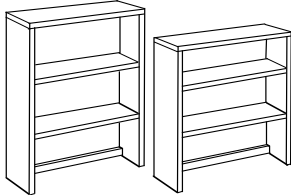

Single Overtop Bookcases - 2 Adjustable Shelves

<u>Height</u>	<u>30" Wide - 3/4" Shelves</u>		
42"		BOBC42	$260
48"		BOBC48	$270
	<u>36" Wide - 1" Shelves</u>		
42"		BOBC42-36	$290
48"		BOBC48-36	$325