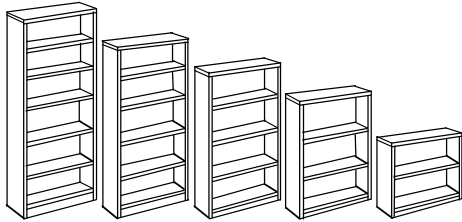

36" Wide

29"	1 adj. shelf	FSC1836	\$545
41½"	2 adj. shelves	FSC1836-42	\$820

Credenzas - 18" deep

60"	Double Storage	FSC1860	\$875
72"	Double Storage	FSC1872	\$1,065

60"	Double File	FLF1860-22	\$1,285
72"	Double File	FLF1872-22	\$1,540
90"	Triple File	FLF1890-222	\$1,940

60"	Combo Storage/File	FSCLF1860	\$1,055
60"	Combo File/Storage	FLFSC1860	\$1,055
72"	Combo Storage/File	FSCLF1872	\$1,300
72"	Combo File/Storage	FLFSC1872	\$1,300

Combination Units - 30" Wide

File & Bookcase

2-Drawer lateral	Set F-1		
	FLF1830-2	\$610	
42" tall Bookcase	FOBC42	\$310	

Storage & Bookcase

Storage Cabinet	Set F-2		
	FSC1830	\$455	
42" tall Bookcase	FOBC42	\$310	

Finishes: Mahogany, Honey Maple

Bookcases - Free Standing

<u>Height</u>	<u>30" Wide - 3/4" Shelves</u>		
29"	1 adj. shelf	FBC29	\$295
48"	2 adj. shelves	FBC48	\$335
60"	3 adj. shelves	FBC60	\$380
72"	1 fixed & 3 adj. shlvs	FBC72	\$435
84"	1 fixed & 4 adj. shlvs	FBC84	\$475
<u>Height</u>	<u>36" Wide - 1" Shelves</u>		
29"	1 adj. shelf	FBC29-36	\$315
48"	2 adj. shelves	FBC48-36	\$395
60"	3 adj. shelves	FBC60-36	\$450
72"	1 fixed & 3 adj. shlvs	FBC72-36	\$495
84"	1 fixed & 4 adj. shlvs	FBC84-36	\$545