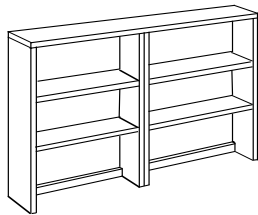

Double Overtop Bookcases - 1-Piece Common Top - 2 Adjustable Shelves/Section

<u>Height</u>	<u>60" Wide - 3/4" Shelves</u>		
42"		FOBC1260-42	$630
48"		FOBC1260-48	$685
<u>Height</u>	<u>72" Wide - 1" Shelves</u>		
42"		FOBC1272-42	$755
48"		FOBC1272-48	$820