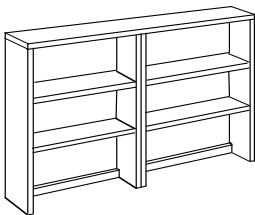

Double Overtop Bookcases - 1-Piece Common Top - 2 Adjustable Shelves/Section

Height

42"
48"
42"
48"

Advantage / BRAVO!

60" Wide - 3/4" Shelves	
BOBC1260-42	$535
BOBC1260-48	$565
BRAVO!	
72" Wide - 1" Shelves	
BOBC1272-42	$620
BOBC1272-48	$680

DOVER

60" Wide - 3/4" Shelves	
DOBC1260-42	$620
DOBC1260-48	$670
72" Wide - 1" Shelves	
DOBC1272-42	$740
DOBC1272-48	$805

Fanwood

60" Wide - 3/4" Shelves	
FOBC1260-42	$630
FOBC1260-48	$685
72" Wide - 1" Shelves	
FOBC1272-42	$755
FOBC1272-48	$820