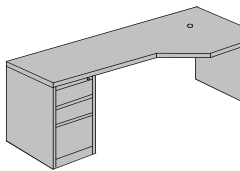

ROSELLE 2½" Grommet included
36/24 x 72 Flush Back
36/24 x 78 Flush Back
42/30 x 72 6" Recess
42/30 x 78 6" Recess
Optional Modesty Panel for Closed Back

RXD3672	$1,205
RXD3678	$1,315
RXD4272	$1,380
RXD4278	$1,380
MP27	$105