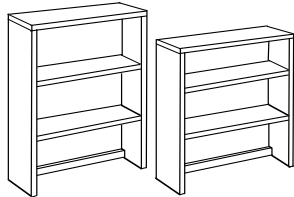

Single Overtop Bookcases - 2 Adjustable Shelves

<u>Height</u>	<u>30" Wide - 3/4" Shelves</u>		
42"		FOBC42	$310
48"		FOBC48	$335
<u>Height</u>	<u>36" Wide - 1" Shelves</u>		
42"		FOBC42-36	$365
48"		FOBC48-36	$395