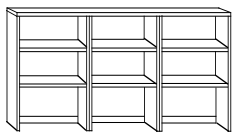

Triple Overtop Bookcases - 1-Piece Common Top - 2 Adjustable Shelves/Section

<u>Height</u>	<u>90" Wide - 3/4" Shelves</u>		
42"		DOBC1290-42	$925
48"		DOBC1290-48	$1,005

Options & Modifications for Bookcases

Grommet 2½" with cover	GR2	$25
Extra Shelf for 30" Wide	BKSH-BC	$45
Extra Shelf for 36" Wide	BKSH-BC36	$65
Cut down bookcase Width	MCBW	$115
Cut down bookcase Height	MCBH	$115

Finishes: Anigre, Chocolate, Wild Cherry, White, Driftwood