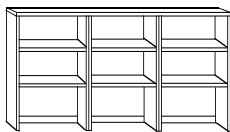

Triple Overtop Bookcases - 1-Piece Common Top - 2 Adjustable Shelves/Section

<u>Height</u>	<u>90" Wide - 3/4" Shelves</u>		
42"		BOBC1290-42	$780
48"		BOBC1290-48	$850

Options & Modifications for Bookcases

Grommet 2½" with cover	GR2	$25
Extra Shelf for 30" Wide	BKSH-BC	$45
Extra Shelf for 36" Wide	BKSH-BC36	$60
Cut down bookcase Width	MCBW	$115
Cut down bookcase Height	MCBH	$115

Finishes: Mahogany, Cherry, Honey, Maple, Light Oak, Grey, Black