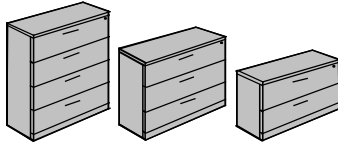

36" Wide

29"	2 Drawer	FLF1836-2	$785
41½"	3 Drawer	FLF183642-3	$1,185
54"	4 Drawer	FLF1836-4	$1,285