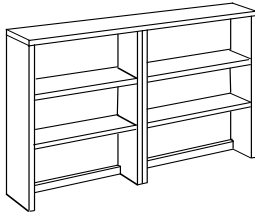

Double Overtop Bookcases - 1-Piece Common Top - 2 Adjustable Shelves/Section

Height	60" Wide - 3/4" Shelves		
42"	4 adj. shelves	BOBC1260-42	$515
48"	4 adj. shelves	BOBC1260-48	$565