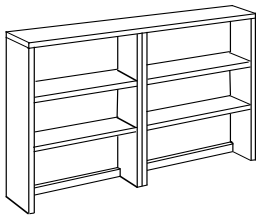

Double Overtop Bookcases - 1-Piece Common Top - 2 Adjustable Shelves/Section

<u>Height</u>	<u>60" Wide - 3/4" Shelves</u>		
42"		BOBC1260-42	$535
48"		BOBC1260-48	$565
	<u>72" Wide - 1" Shelves</u>		
42"		BOBC1272-42	$620
48"		BOBC1272-48	$680