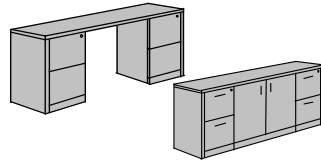

Credenzas

18 x 60	Knee space	BCZVF1860-2-2	$940
18 x 72	Knee space	BCZVF1872-2-2	$970
18 x 64	File/Storage/File	BCZVF1864-2SC2	$1,370

18 x 60	Double Storage	BSC1860	$745
18 x 72	Double Storage	BSC1872	$905
18 x 90	Triple Storage	BSC1890	$1,050

18 x 60	Double Lateral File	BLF1860-22	$1,105
18 x 72	Double Lateral File	BLF1872-22	$1,410
18 x 90	Knee space Lateral	BLF1890-2-2	$1,115
18 x 90	Triple Lateral File	BLF1890-222	$1,675

18 x 60	Combo Storage/Lateral	BSCLF1860	$920
18 x 60	Combo Lateral/Storage	BLFSC1860	$920
18 x 72	Combo Storage/Lateral	BSCLF1872	$1,195