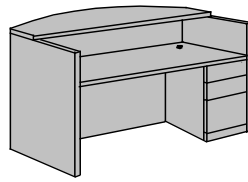

Reception/Transaction Pedestal Desks - Bowed Top Shelf

Includes 2 Grommets

		Advantage		BRAVO!		DOVER		<i>Fanwood</i>	
30/36	x 60 x 43	ASDTR3060	$1,150	BSDVFTR3060	$1,295	DSDVFTR3060	$1,460	FSDVFTR3060	$1,510
30/36	x 66 x 43	ASDTR3066	$1,175	BSDVFTR3066	$1,325	DSDVFTR3066	$1,495	FSDVFTR3066	$1,560
30/36	x 72 x 43	ASDTR3072	$1,200	BSDVFTR3072	$1,350	DSDVFTR3072	$1,520	FSDVFTR3072	$1,610