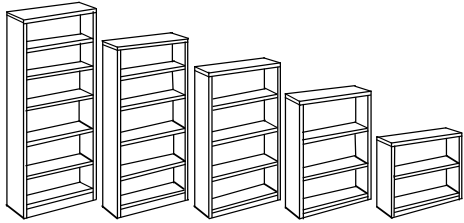

Bookcases - Free Standing

Height	30" Wide - 3/4" Shelves		
29"	1 adj. shelf	BBC29	$205
48"	2 adj. shelves	BBC48	$270
60"	3 adj. shelves	BBC60	$315
72"	1 fixed & 3 adj. shlvs	BBC72	$365
84"	1 fixed & 4 adj. shlvs	BBC84	$405