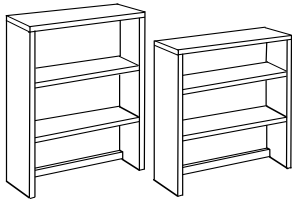

Single Overtop Bookcases - 2 Adjustable Shelves

Height	30" Wide - 3/4" Shelves		
42"	2 adj. shelves	BOBC42	$235
48"	2 adj. shelves	BOBC48	$270