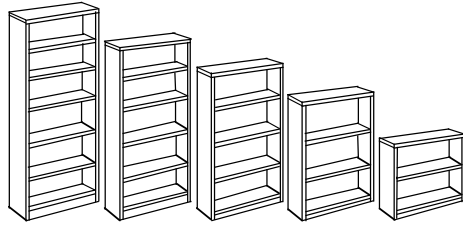

Bookcases - Free Standing

<u>Height</u>	<u>30" Wide - 3/4" Shelves</u>		
29"	1 adj. shelf	DBC29	$285
48"	2 adj. shelves	DBC48	$310
60"	3 adj. shelves	DBC60	$365
72"	1 fixed & 3 adj. shlvs	DBC72	$430
84"	1 fixed & 4 adj. shlvs	DBC84	$480
	<u>36" Wide - 1" Shelves</u>		
29"	1 adj. shelf	DBC29-36	$310
48"	2 adj. shelves	DBC48-36	$380
60"	3 adj. shelves	DBC60-36	$440
72"	1 fixed & 3 adj. shlvs	DBC72-36	$500
84"	1 fixed & 4 adj. shlvs	DBC84-36	$550