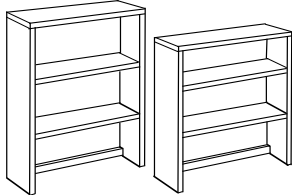

Single Overtop Bookcases - 2 Adjustable Shelves

<u>Height</u>	<u>30" Wide - 3/4" Shelves</u>		
42"		DOBC42	$300
48"		DOBC48	$310
	<u>36" Wide - 1" Shelves</u>		
42"		DOBC42-36	$360
48"		DOBC48-36	$380