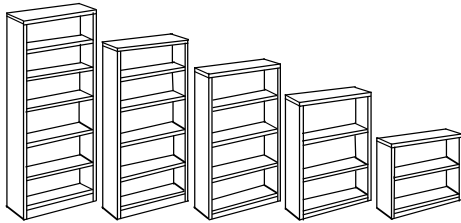

18 x 60	Double Storage	BSC1860	\$745
18 x 72	Double Storage	BSC1872	\$905
18 x 90	Triple Storage	BSC1890	\$1,050

18 x 60	Double Lateral File	BLF1860-22	\$1,105
18 x 72	Double Lateral File	BLF1872-22	\$1,410
18 x 90	Knee space Lateral	BLF1890-2-2	\$1,115
18 x 90	Triple Lateral File	BLF1890-222	\$1,675

18 x 60	Combo Storage/Lateral	BSCLF1860	\$920
18 x 60	Combo Lateral/Storage	BLFSC1860	\$920
18 x 72	Combo Storage/Lateral	BSCLF1872	\$1,195

18 x 72	Combo Lateral/Storage	BLFSC1872	\$1,195
18 x 90	Lateral/Storage/Lateral	BLF1890-2SC2	\$1,415

<u>Height</u>	<u>30" Wide - 3/4" Shelves</u>		
29"	1 adj. shelf	BBC29	\$235
48"	2 adj. shelves	BBC48	\$270
60"	3 adj. shelves	BBC60	\$315
72"	1 fixed & 3 adj. shlvs	BBC72	\$365
84"	1 fixed & 4 adj. shlvs	BBC84	\$405
	<u>36" Wide - 1" Shelves</u>		
29"	1 adj. shelf	BBC29-36	\$255
48"	2 adj. shelves	BBC48-36	\$325
60"	3 adj. shelves	BBC60-36	\$375
72"	1 fixed & 3 adj. shlvs	BBC72-36	\$420
84"	1 fixed & 4 adj. shlvs	BBC84-36	\$470