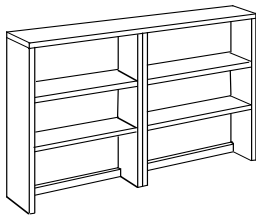

Double Overtop Bookcases - 1-Piece Common Top - 2 Adjustable Shelves/Section

<u>Height</u>	<u>60" Wide - 3/4" Shelves</u>		
42"		DOBC1260-42	$620
48"		DOBC1260-48	$670
	<u>72" Wide - 1" Shelves</u>		
42"		DOBC1272-42	$740
48"		DOBC1272-48	$805